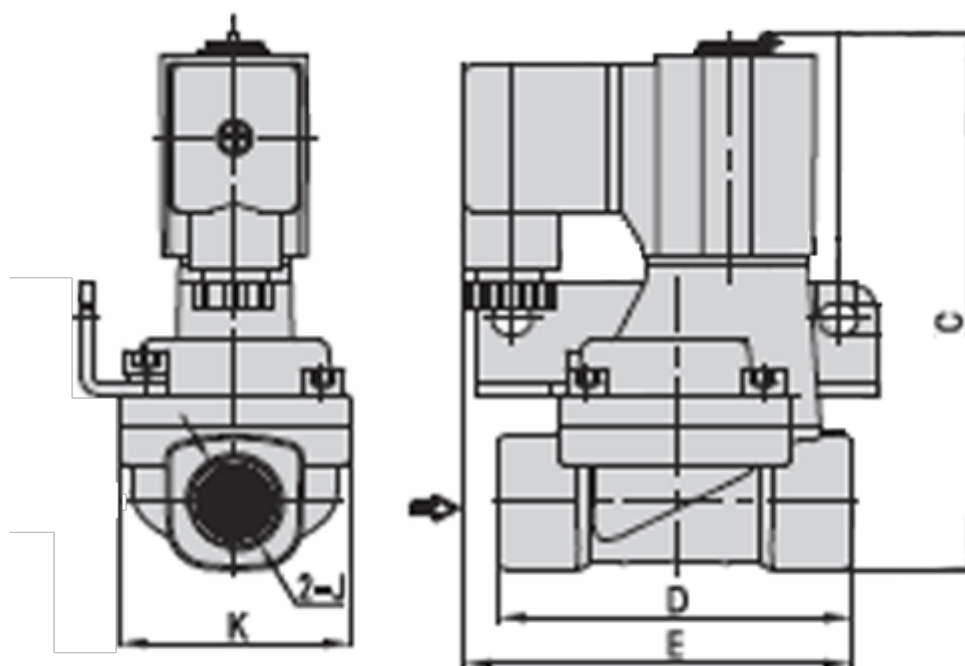

Data Sheet

Article number: 582W25025AG

Description: Fluid control valve - 2/2 NC, 2W25025AG - 230VAC
port 1" - orifice 25 internally piloted, brass

Measures

C = 124.0

D = 92

E = 81.0

J = G 1"

K = 59